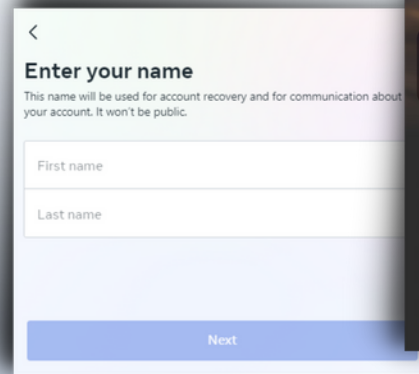

## LOG INTO META ACCOUNT

- Log into your Meta Account on a desktop

**OR**

- Log into Meta Quest App on your phone

2