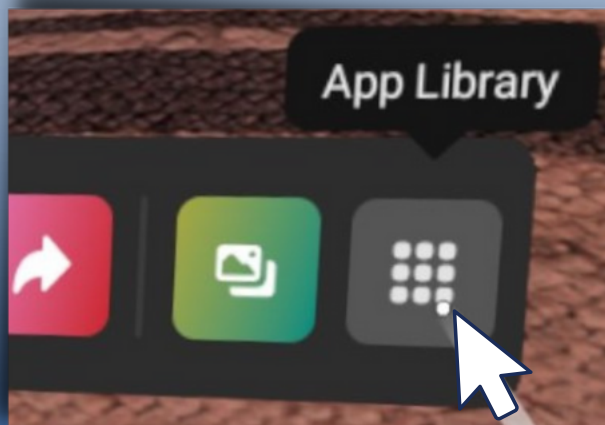

## CLICK "GET" BUTTON

- Click the blue "GET" button on the screen
- Allow time for download to process

# DOWNLOADING IVEE AND VET-1 APPS

5

PUT HEADSET ON

6

CLICK THE APP LIBRARY

- Navigate to the app library on your headset
- Locate the IVEE and/or VET app
  - If you do not see the app it may still be finishing the download