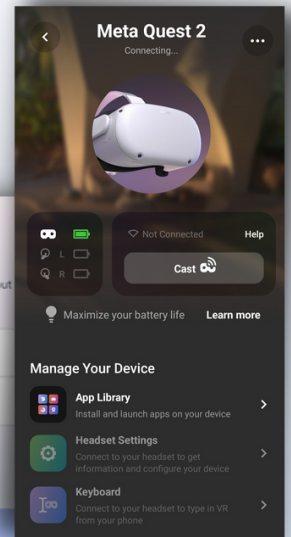

# DOWNLOADING IVEE AND VET-1 APPS

1

## LOG INTO META ACCOUNT

- Log into your Meta Account on a desktop

**OR**

- Log into Meta Quest App on your phone

2